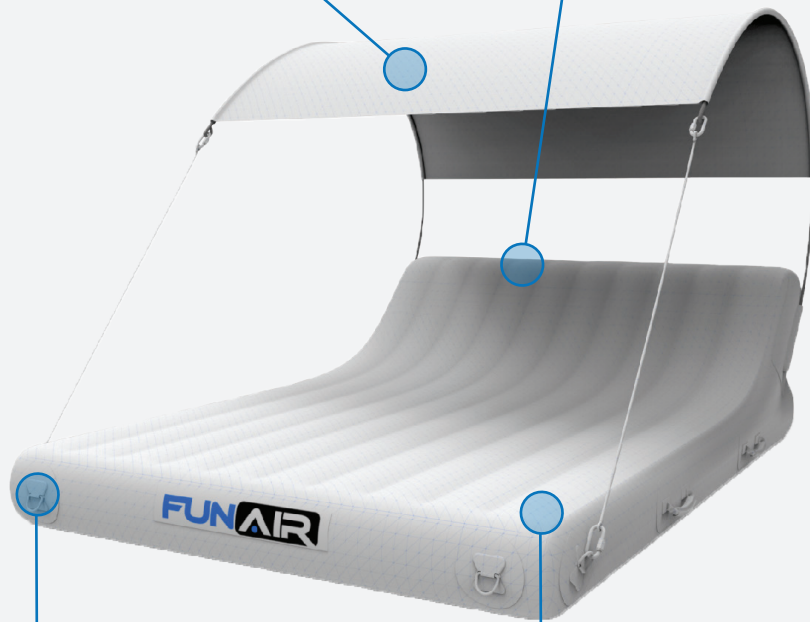

The FunAir Floating Shaded Lounger with a portable shade is perfect for relaxing out on the water, beach or boat deck. Fast and easy to deploy, these loungers become the go-to spot for all.

### SHADE

The shade is easily clipped on to the side and stabilized with fiberglass tubes and 6 mm rope.

### COMFORT DESIGN

A thin, cushy profile with a standard flat-raised back which rivals any non-inflatable lounge chairs.

### ATTACHMENT D RINGS

D-rings allow you to anchor the floating lounger in water to your yacht or tender.