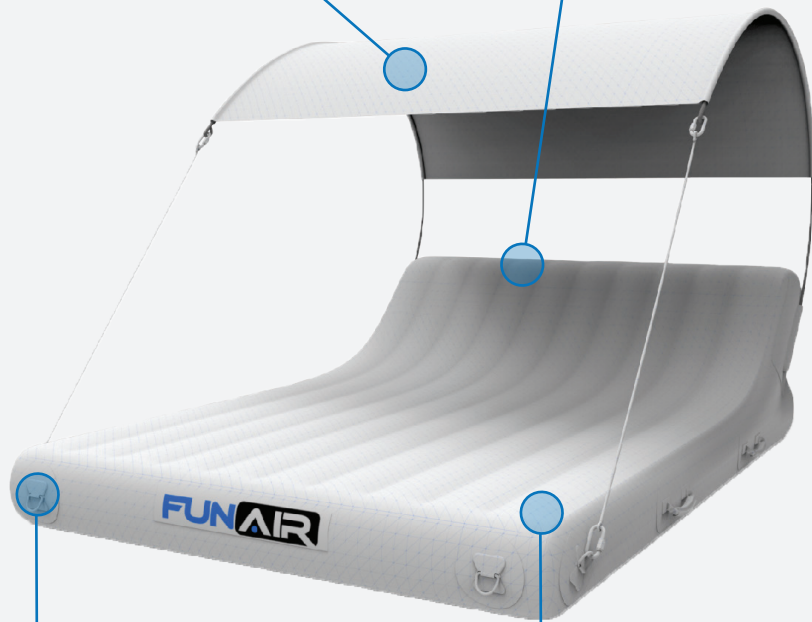

The FunAir Floating Shaded Lounger with a portable shade is perfect for relaxing out on the water, beach or boat deck. Fast and easy to deploy, these loungers become the go-to spot for all.

Floating Shaded Lounger

SHADE

The shade is easily clipped on to the side and stabilized with fiberglass tubes and 6 mm rope.

COMFORT DESIGN

A thin, cushy profile with a standard flat-raised back which rivals any non-inflatable lounge chairs.

ATTACHMENT D RINGS

D-rings allow you to anchor the floating lounger in water to your yacht or tender.

CUSTOM COVER READY

Custom terry cloth covers in white can be created for comfort and can be branded with your logo.

MATERIAL SPECS

Drop Stitch or 0.6mm 28*26
1000 denier PVC with FR and UV ratings,
316 stainless steel hardware,
non-slip material, hot air welded seams,
250g lycra, 9.5mm fiberglass tubes,
6mm PP rope.